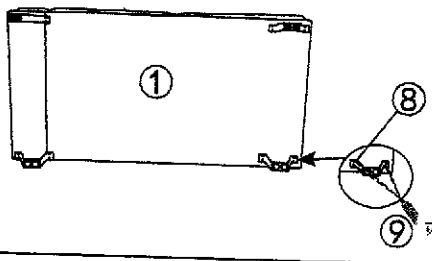

TODAY'S FURNITURE

ASSEMBLY INSTRUCTIONS

Item Number: CS7300

Description: LAF Sofa / RAF Chaise

Thank you for purchasing this quality product.
Please read instructions carefully prior to assembly.
Check carefully for small parts which may have come loose during transportation inside all the boxes.
Remove from boxes and place all parts and components on soft surface such as carpet, blanket or furniture pad. Identify and verify all parts and hardware as specified below.

PART LIST:

NO.	DESC.	OUTLOOK	SIZE (IN)	QY.	NO.	DESC.	OUTLOOK	SIZE (IN)	QY.
①	SEAT BASE		72.83"x37"x20.67"	1PC	⑥	HEADREST RAF		17.32"x12.59"x5.51"	1PC
②	SEAT BASE		76.87"x43.31"x20.67"	1PC	⑦	WASHER		1.97"x1.97"x2.76"	2PCS
③	HEADREST LAF		30.71"x12.59"x5.51"	1PC	⑧	INSERT PART		9.06"x1.57"x5.31"	10PCS
④	HEADREST LAF		30.71"x12.59"x5.51"	1PC	⑨	SCREWS		φ0.16x1.49	40PCS
⑤	HEADREST RAF		61.81"x12.59"x5.51"	1PC	⑩	SCREWS		φ0.16x0.98	8PCS

STEP 1