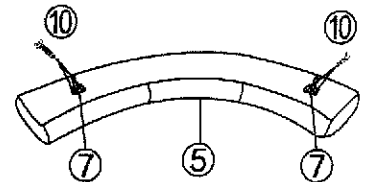

## ASSEMBLY INSTRUCTIONS

Item Number: CS7300

Description: LAF Sofa / RAF Chaise

Thank you for purchasing this quality product.  
Please read instructions carefully prior to assembly.  
Check carefully for small parts which may have come loose during transportation inside all the boxes.  
Remove from boxes and place all parts and components on soft surface such as carpet, blanket or furniture pad. Identify and verify all parts and hardware as specified below.

**PART LIST:**

NO.	DESC.	OUTLOOK	SIZE (IN)	QY.	NO.	DESC.	OUTLOOK	SIZE (IN)	QY.
①	SEAT BASE		72.83"x37"x20.67"	1PC	⑥	HEADREST RAF		17.32"x12.59"x5.51"	1PC
②	SEAT BASE		76.87"x43.31"x20.67"	1PC	⑦	WASHER		1.97"x1.97"x2.76"	2PCS
③	HEADREST LAF		30.71"x12.59"x5.51"	1PC	⑧	INSERT PART		9.06"x1.57"x5.31"	10PCS
④	HEADREST LAF		30.71"x12.59"x5.51"	1PC	⑨	SCREWS		φ0.16x1.49	40PCS
⑤	HEADREST RAF		61.81"x12.59"x5.51"	1PC	⑩	SCREWS		φ0.16x0.98	8PCS

**STEP 1**

**STEP 2**

**STEP 3**

**STEP 4**

**STEP 5**

**STEP 6**

**STEP 7**