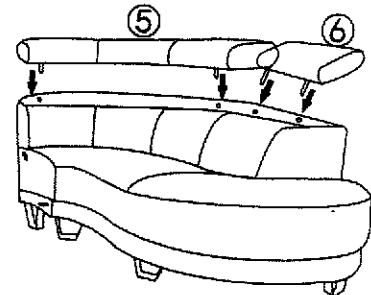

## ASSEMBLY INSTRUCTIONS

Item Number: CS7300

Description: LAF Sofa / RAF Chaise

Thank you for purchasing this quality product.  
Please read instructions carefully prior to assembly.  
Check carefully for small parts which may have come loose during transportation inside all the boxes.  
Remove from boxes and place all parts and components on soft surface such as carpet, blanket or furniture pad. Identify and verify all parts and hardware as specified below.

**PART LIST:**

NO.	DESC.	OUTLOOK	SIZE (IN)	QY.	NO.	DESC.	OUTLOOK	SIZE (IN)	QY.
①	SEAT BASE		72.83"x37"x20.67"	1PC	⑥	HEADREST RAF		17.32"x12.59"x5.51"	1PC
②	SEAT BASE		76.87"x43.31"x20.67"	1PC	⑦	WASHER		1.97"x1.97"x2.76"	2PCS
③	HEADREST LAF		30.71"x12.59"x5.51"	1PC	⑧	INSERT PART		9.06"x1.57"x5.31"	10PCS
④	HEADREST LAF		30.71"x12.59"x5.51"	1PC	⑨	SCREWS		φ0.16x1.49	40PCS
⑤	HEADREST RAF		61.81"x12.59"x5.51"	1PC	⑩	SCREWS		φ0.16x0.98	8PCS

**STEP 1**

**STEP 2**

**STEP 3**

**STEP 4**

**STEP 5**

**STEP 6**

**STEP 7**