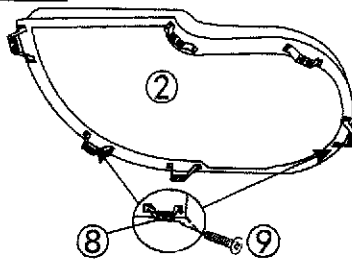

TODAY'S FURNITURE

ASSEMBLY INSTRUCTIONS

Item Number: CS7300

Description: LAF Sofa / RAF Chaise

Thank you for purchasing this quality product.
Please read instructions carefully prior to assembly.
Check carefully for small parts which may have come loose during transportation inside all the boxes.
Remove from boxes and place all parts and components on soft surface such as carpet, blanket or furniture pad. Identify and verify all parts and hardware as specified below.

PART LIST:

NO.	DESC.	OUTLOOK	SIZE (IN)	QY.	NO.	DESC.	OUTLOOK	SIZE (IN)	QY.
①	SEAT BASE		72.83"x37"x20.67"	1PC	⑥	HEADREST RAF		17.32"x12.59"x5.51"	1PC
②	SEAT BASE		76.87"x43.31"x20.67"	1PC	⑦	WASHER		1.97"x1.97"x2.76"	2PCS
③	HEADREST LAF		30.71"x12.59"x5.51"	1PC	⑧	INSERT PART		9.06"x1.57"x5.31"	10PCS
④	HEADREST LAF		30.71"x12.59"x5.51"	1PC	⑨	SCREWS		φ0.16x1.49	40PCS
⑤	HEADREST RAF		61.81"x12.59"x5.51"	1PC	⑩	SCREWS		φ0.16x0.98	8PCS

STEP 1

STEP 2

STEP 3

STEP 4

STEP 5

STEP 6

STEP 7