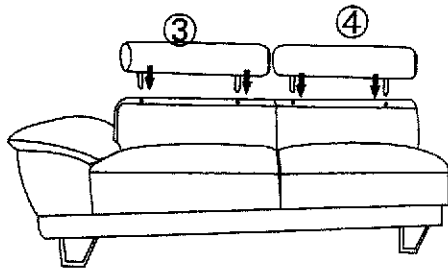

## ASSEMBLY INSTRUCTIONS

Item Number: CS7300

Description: LAF Sofa / RAF Chaise

Thank you for purchasing this quality product.  
Please read instructions carefully prior to assembly.  
Check carefully for small parts which may have come loose during transportation inside all the boxes.  
Remove from boxes and place all parts and components on soft surface such as carpet, blanket or furniture pad. Identify and verify all parts and hardware as specified below.

**PART LIST:**

NO.	DESC.	OUTLOOK	SIZE (IN)	QY.	NO.	DESC.	OUTLOOK	SIZE (IN)	QY.
①	SEAT BASE		72.83"x37"x20.67"	1PC	⑥	HEADREST RAF		17.32"x12.59"x5.51"	1PC
②	SEAT BASE		76.87"x43.31"x20.67"	1PC	⑦	WASHER		1.97"x1.97"x2.76"	2PCS
③	HEADREST LAF		30.71"x12.59"x5.51"	1PC	⑧	INSERT PART		9.06"x1.57"x5.31"	10PCS
④	HEADREST LAF		30.71"x12.59"x5.51"	1PC	⑨	SCREWS		φ0.16x1.49	40PCS
⑤	HEADREST RAF		61.81"x12.59"x5.51"	1PC	⑩	SCREWS		φ0.16x0.98	8PCS

**STEP 1**

**STEP 2**

**STEP 3**

**STEP 4**

**STEP 5**

**STEP 6**

**STEP 7**